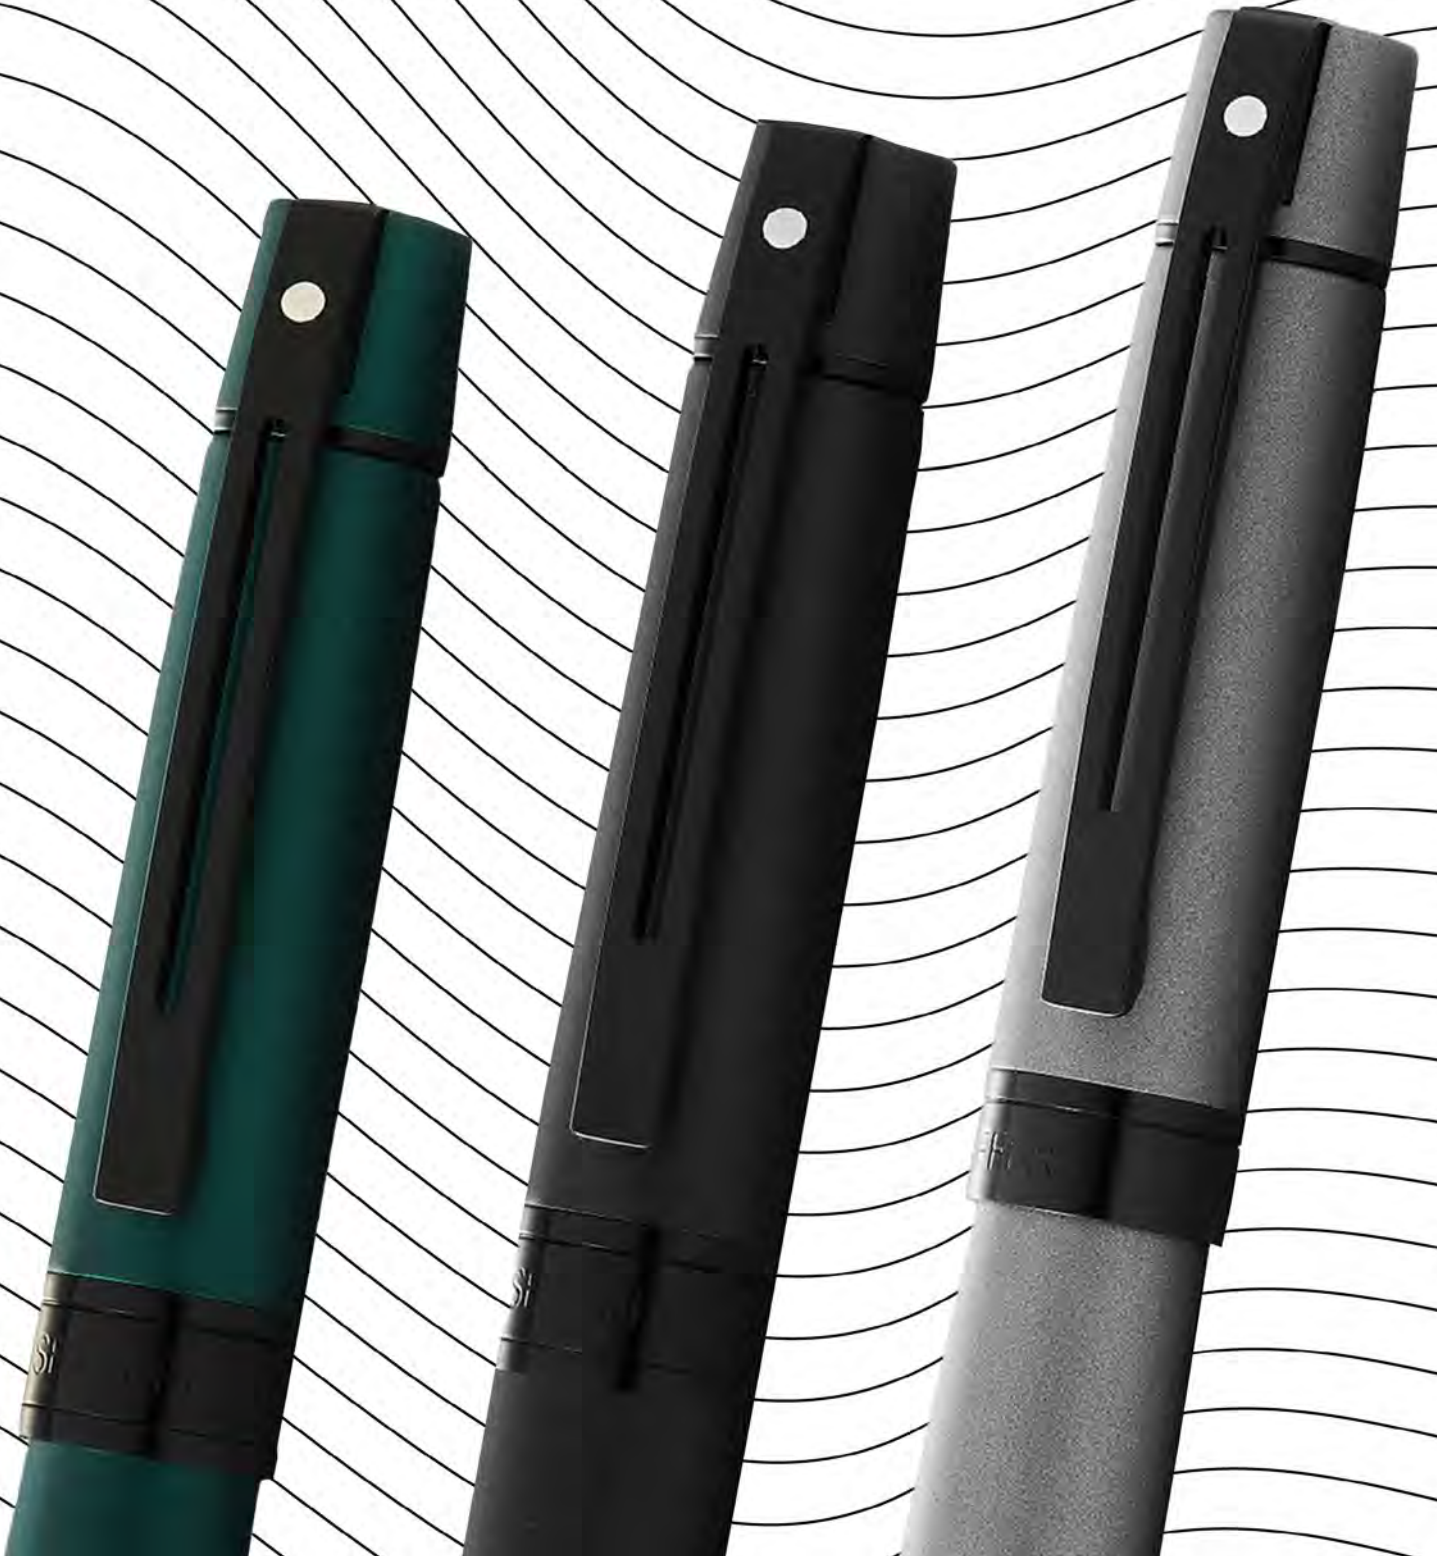

SHEAFFER® 300